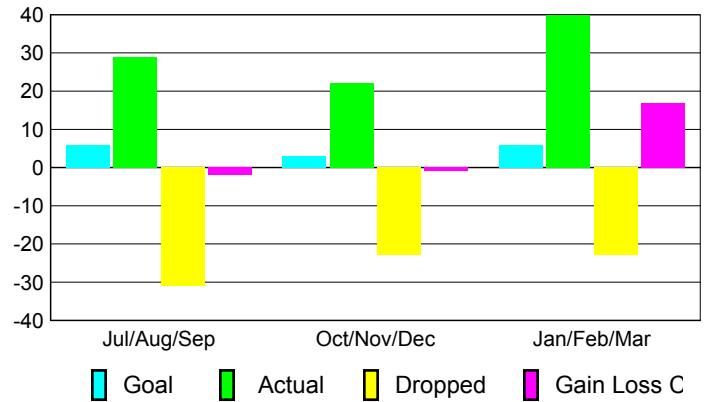

Club Results 2009-2010

Goal, New, Dropped, Gain/Loss

MEMBERSHIP

Membership Results
2009-2010

Membership
2008-2009

Month	Net Memb Goal	Actual New Memb	Actual Dropped Memb	Gain/Loss of Memb	Gain/Loss of Memb
Jul/Aug/Sep	6	29	-31	-2	14
Oct/Nov/Dec	3	22	-23	-1	-2
Jan/Feb/Mar	6	40	-23	17	9
Totals	15	91	-77	14	21

Membership Results 2009-2010

Goal, New, Dropped, Gain/Loss

Comparison of Club Gain/Loss

Current Year Compared to the Previous Year

Comparison of Membership Gain/Loss

Current Year Compared to the Previous Year