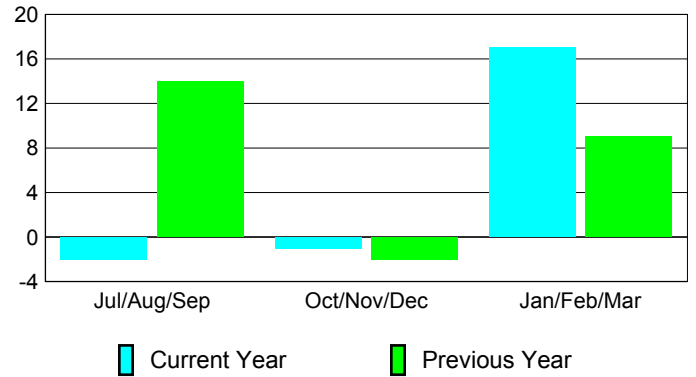

Club Results 2009-2010

Goal, New, Dropped, Gain/Loss

MEMBERSHIP

Membership Results
2009-2010

Membership
2008-2009

Month	Net Memb Goal	Actual New Memb	Actual Dropped Memb	Gain/Loss of Memb	Gain/Loss of Memb
Jul/Aug/Sep	6	29	-31	-2	14
Oct/Nov/Dec	3	22	-23	-1	-2
Jan/Feb/Mar	6	40	-23	17	9
Totals	15	91	-77	14	21

Membership Results 2009-2010

Goal, New, Dropped, Gain/Loss

Comparison of Club Gain/Loss

Current Year Compared to the Previous Year

Comparison of Membership Gain/Loss

Current Year Compared to the Previous Year

YTD Status Quo Clubs 2009-2010

Status Quo Clubs Compared to Status Quo Members

Gender Comparison 2009-2010

Jul/Aug/Sep

Oct/Nov/Dec

Jan/Feb/Mar

Male

Female